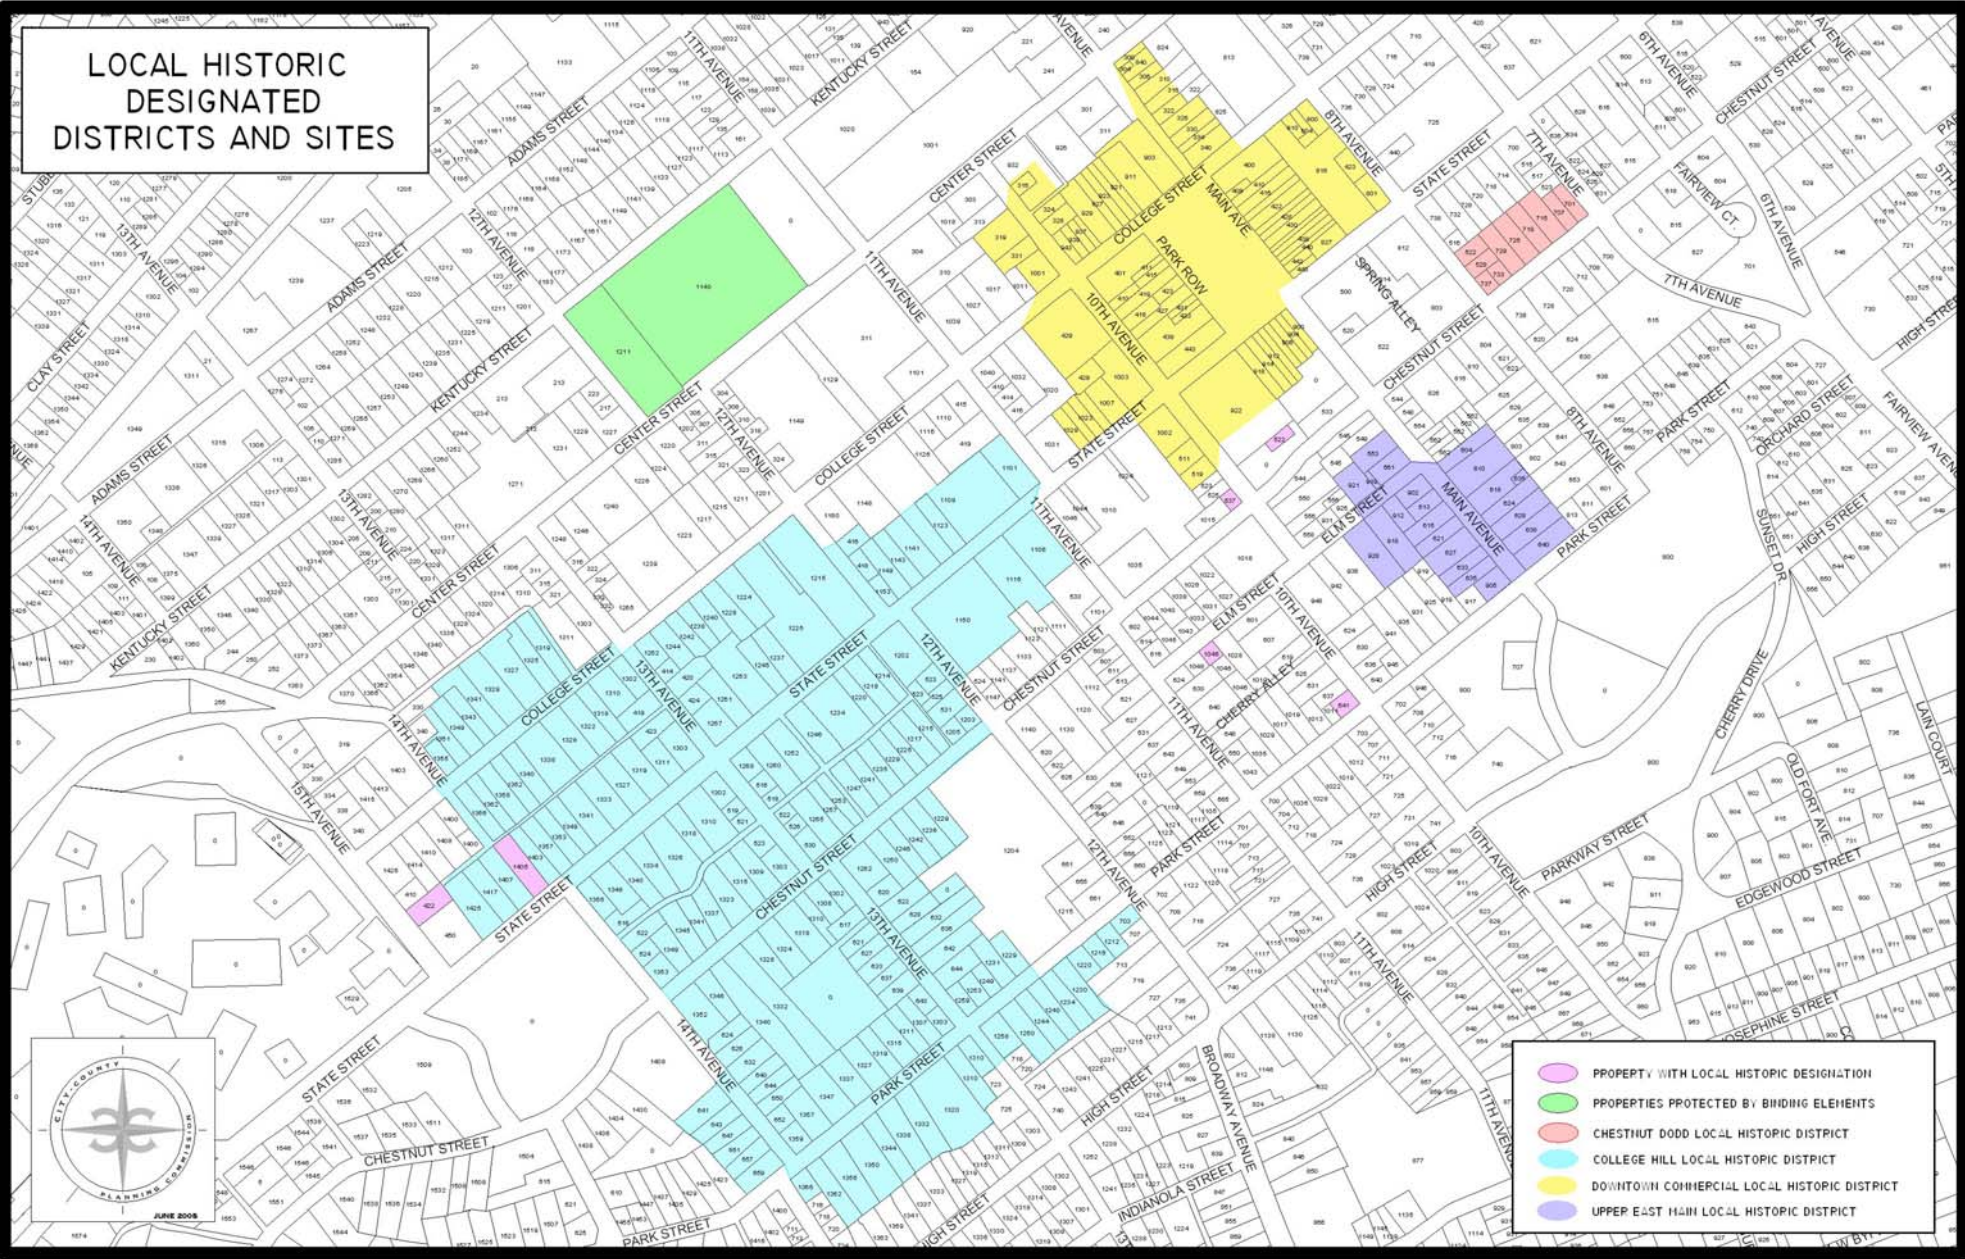

# LOCAL HISTORIC DESIGNATED DISTRICTS AND SITES

- PROPERTY WITH LOCAL HISTORIC DESIGNATION
- PROPERTIES PROTECTED BY BINDING ELEMENTS
- CHESTNUT DODD LOCAL HISTORIC DISTRICT
- COLLEGE HILL LOCAL HISTORIC DISTRICT
- DOWNTOWN COMMERCIAL LOCAL HISTORIC DISTRICT
- UPPER EAST MAIN LOCAL HISTORIC DISTRICT