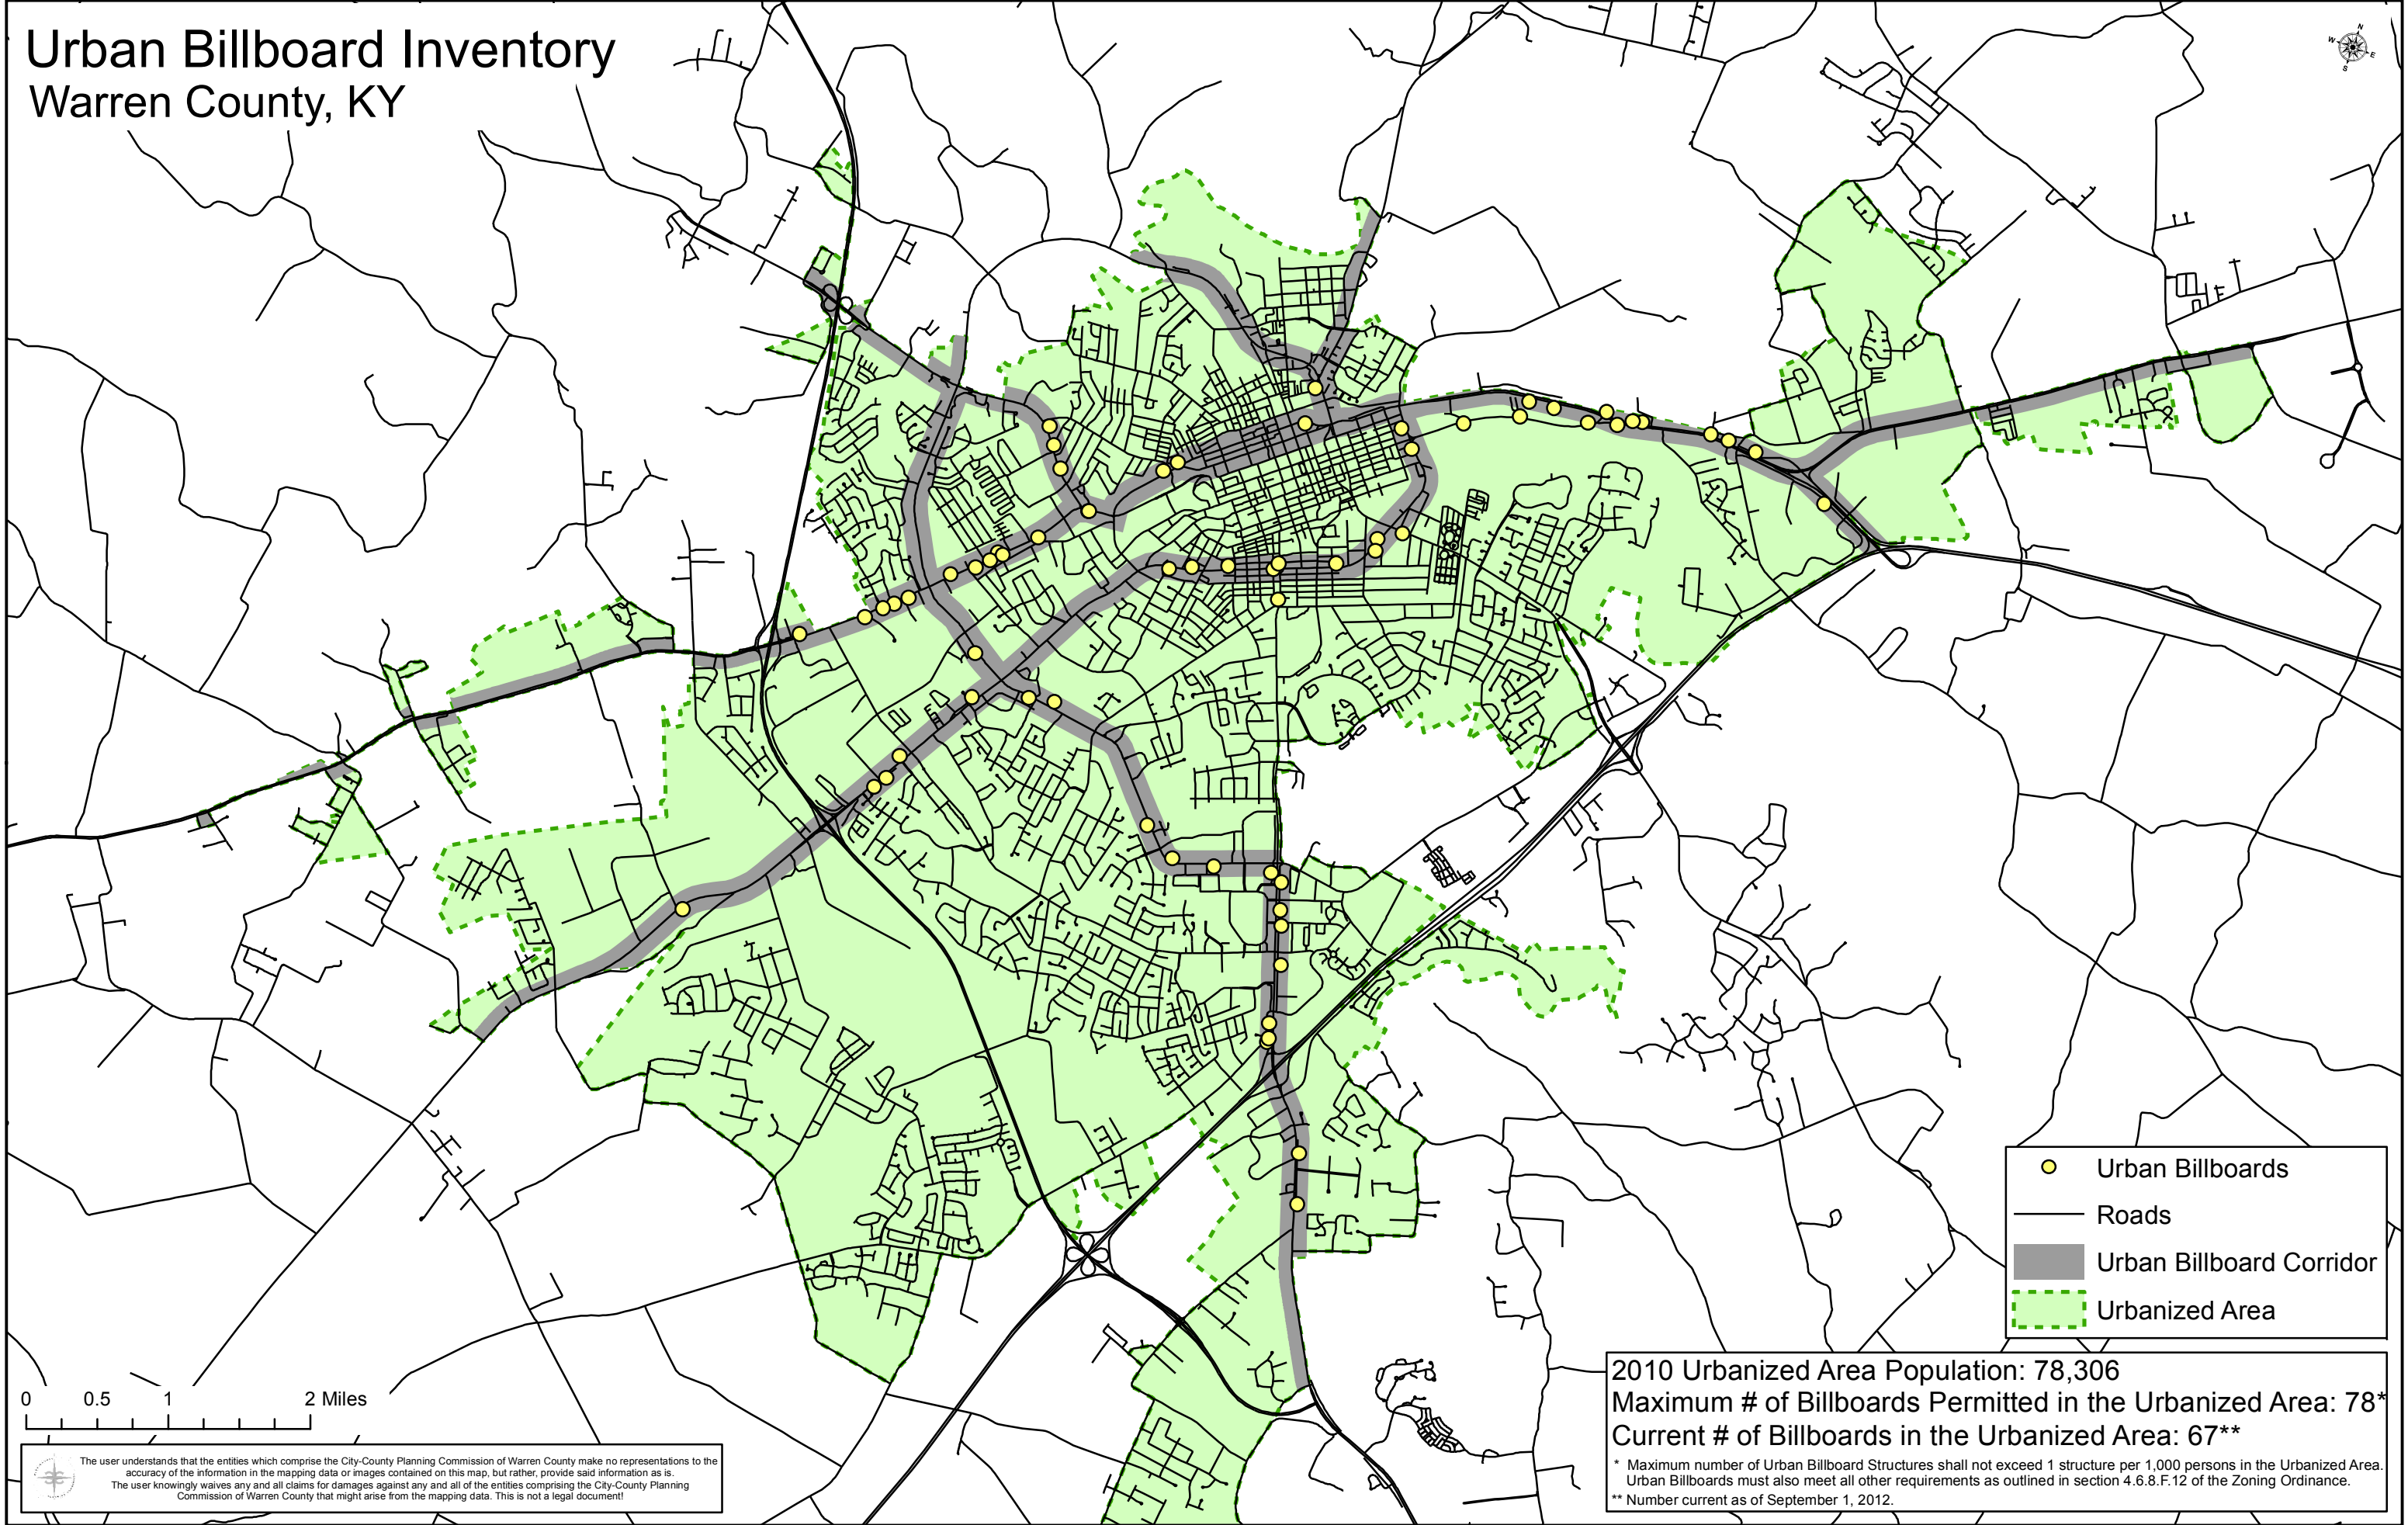

Urban Billboard Inventory

Warren County, KY

	Urban Billboards
	Roads
	Urban Billboard Corridor
	Urbanized Area

2010 Urbanized Area Population: 78,306
 Maximum # of Billboards Permitted in the Urbanized Area: 78*
 Current # of Billboards in the Urbanized Area: 67**

* Maximum number of Urban Billboard Structures shall not exceed 1 structure per 1,000 persons in the Urbanized Area. Urban Billboards must also meet all other requirements as outlined in section 4.6.8.F.12 of the Zoning Ordinance.
 ** Number current as of September 1, 2012.

0 0.5 1 2 Miles

The user understands that the entities which comprise the City-County Planning Commission of Warren County make no representations to the accuracy of the information in the mapping data or images contained on this map, but rather, provide said information as is. The user knowingly waives any and all claims for damages against any and all of the entities comprising the City-County Planning Commission of Warren County that might arise from the mapping data. This is not a legal document!