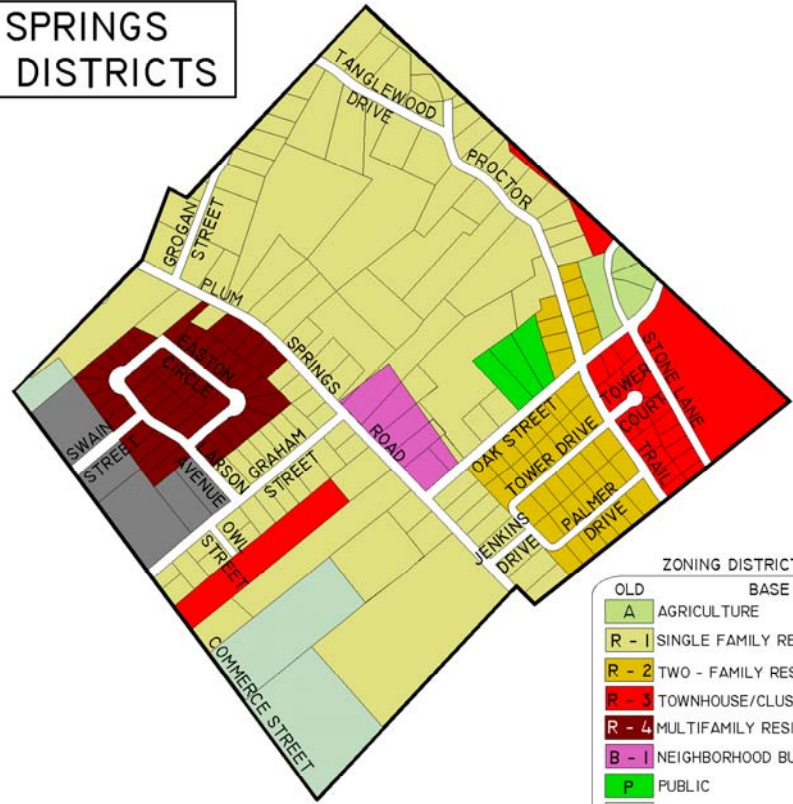

# PLUM SPRINGS ZONING DISTRICTS

ZONING DISTRICT CONVERSION TABLE

OLD	BASE DISTRICT	NEW
A	AGRICULTURE	AG
R - 1	SINGLE FAMILY RESIDENTIAL - SEWERED	RS - 1A
R - 2	TWO - FAMILY RESIDENTIAL	RM - 2
R - 3	TOWNHOUSE/CLUSTER RESIDENTIAL	RM - 3
R - 4	MULTIFAMILY RESIDENTIAL	RM - 4
B - 1	NEIGHBORHOOD BUSINESS	NB
P	PUBLIC	P
I - 1	LIGHT INDUSTRIAL	LI
I - 2	HEAVY INDSTRUAL	HI
— CITY LIMITS		