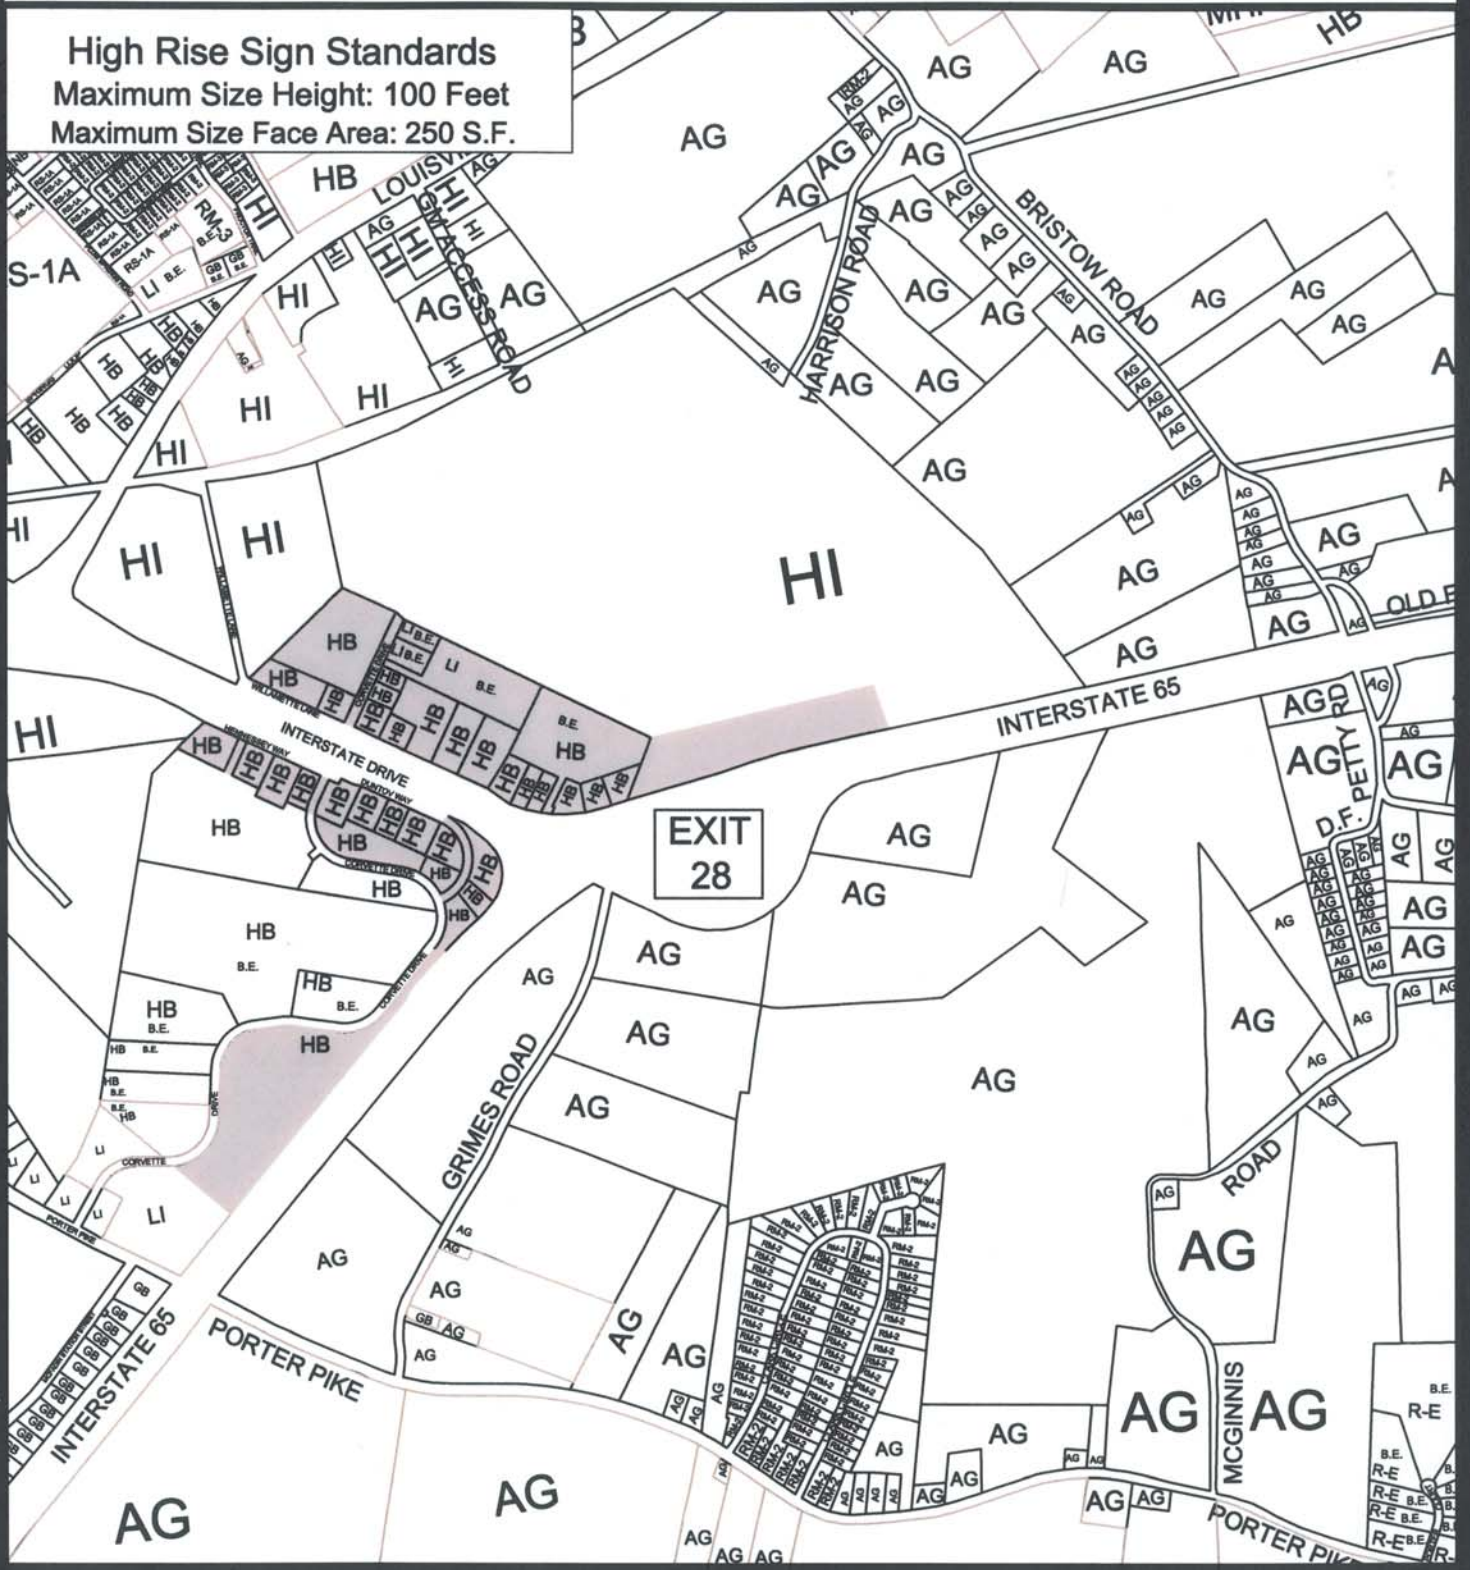

EXHIBIT A2

Area Permitting High Rise Signs
See Section 4.6.8.F.7.b

High Rise Sign Standards
Maximum Size Height: 100 Feet
Maximum Size Face Area: 250 S.F.

Zoning district boundaries subject to change. For current boundaries and more detailed delineation, see the Official Zoning Map maintained by the City - County Planning Commission of Warren County.