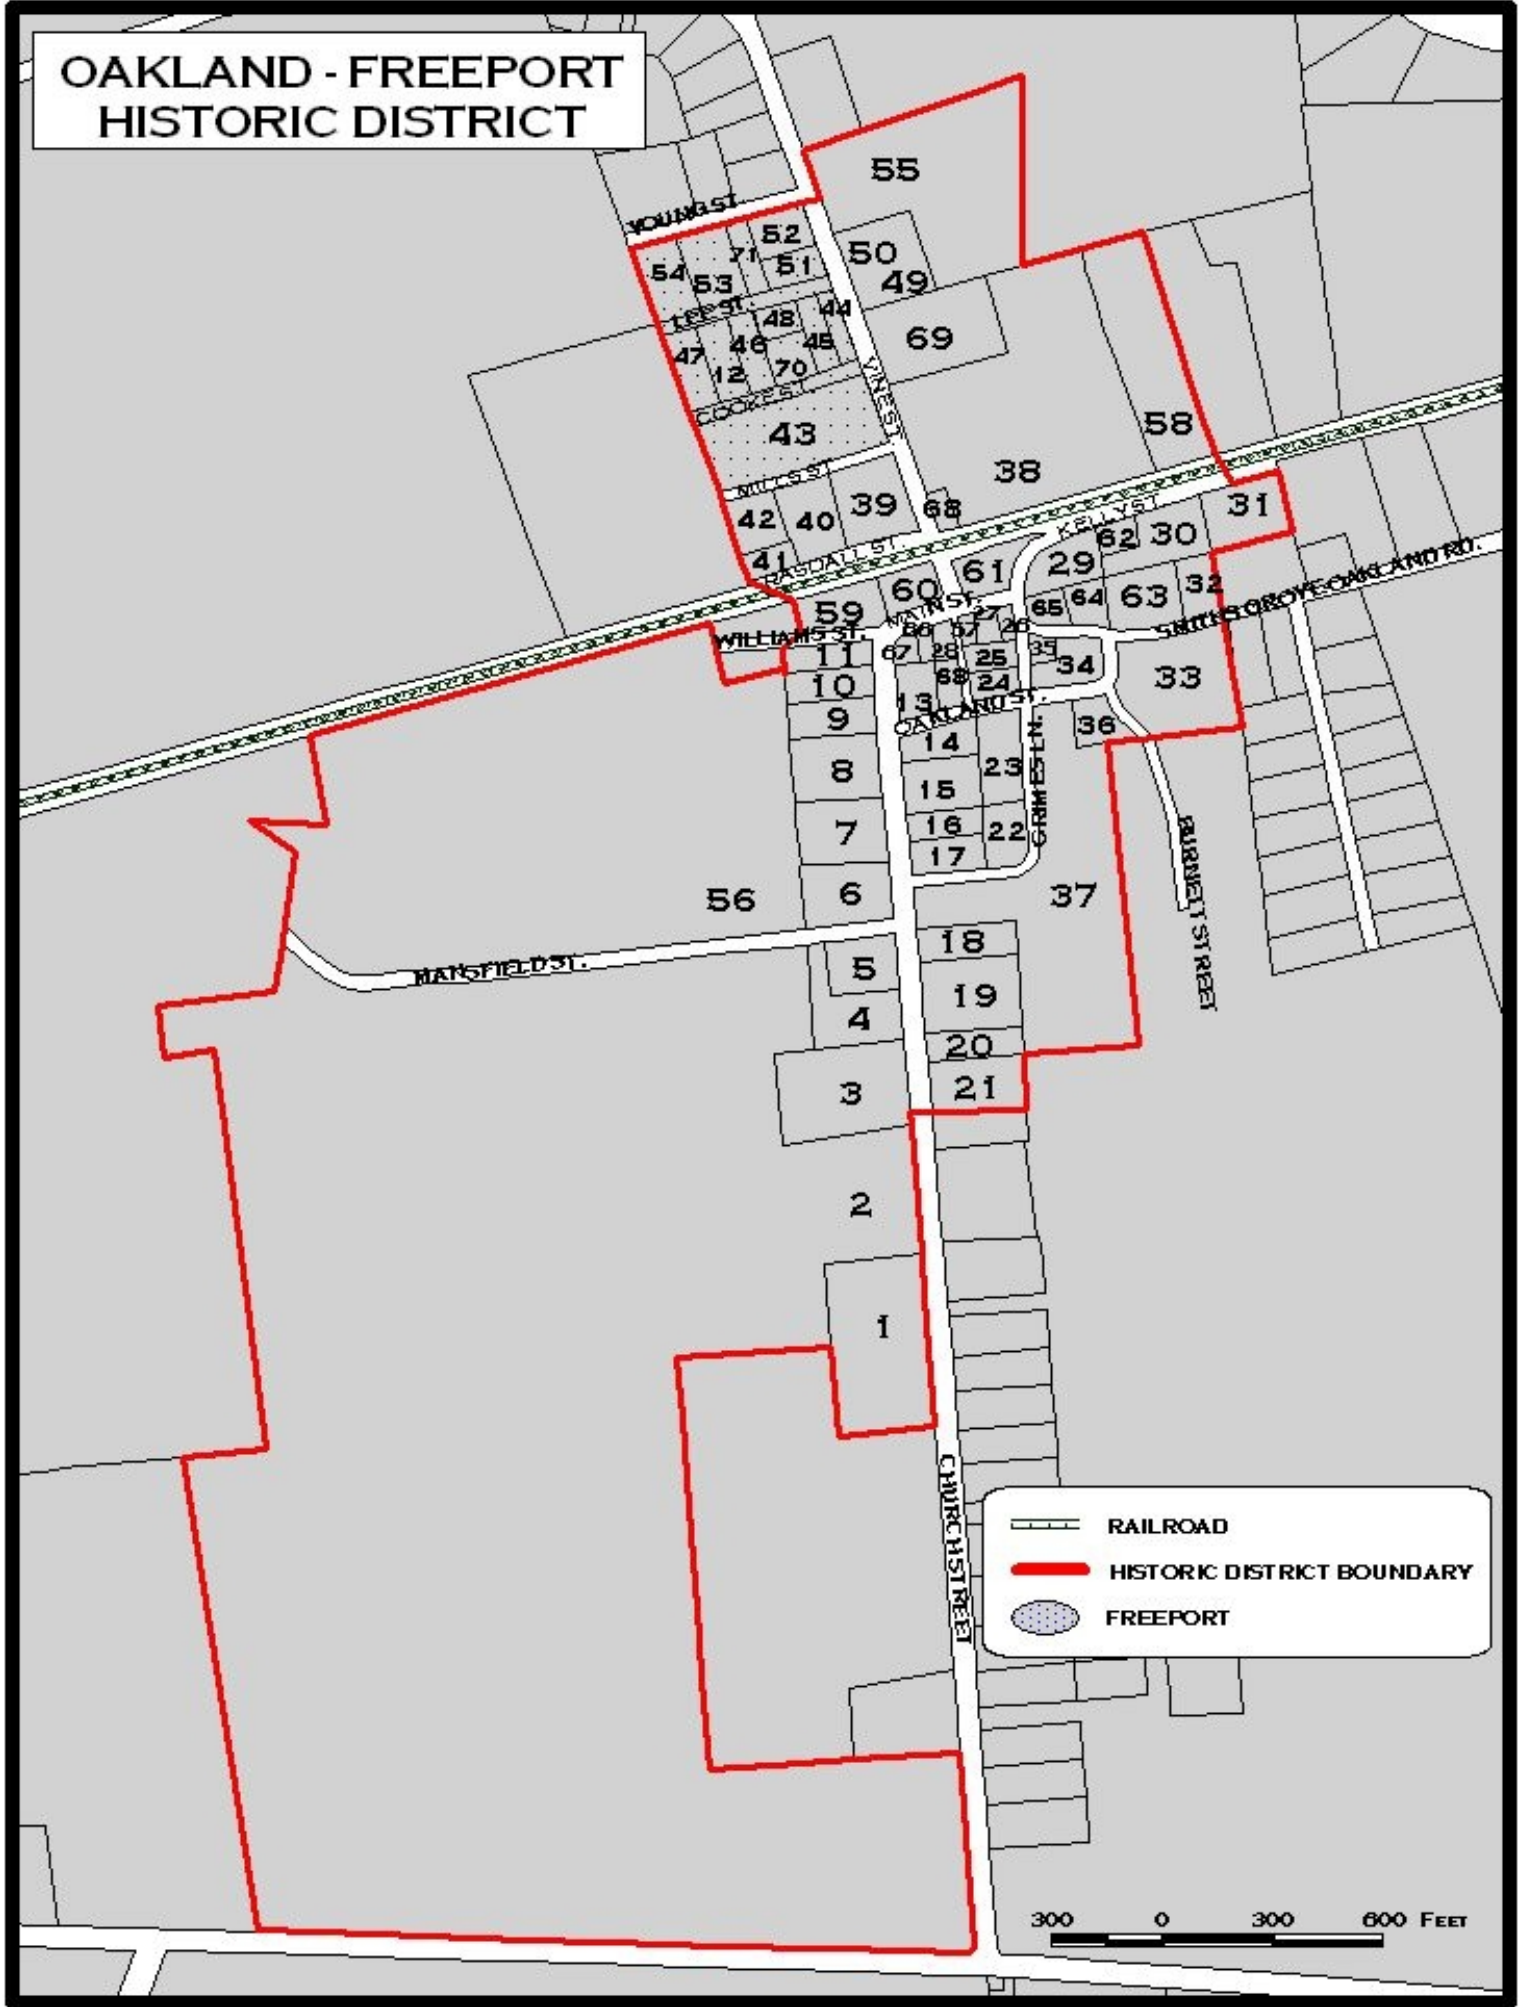

OAKLAND - FREEPORT HISTORIC DISTRICT

- RAILROAD
- HISTORIC DISTRICT BOUNDARY
- FREEPORT

300 0 300 600 FEET